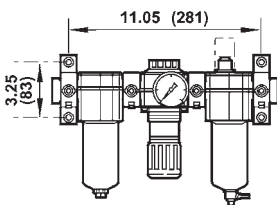

## Features:

- 5-150 PSI range
- 4 oz. reservoir
- inlet pressure:
  - transparent bowl: **150 PSI** and **125°F (52°C)**
  - metal bowl: **250 PSI** and **175°F (79°C)**
- supplied with a G230 gauge
- connected modularly
- Includes 2 clamps and wall mounting brackets # 4314-52, 2 clamps # 4314-51 and 2 NPT pipe adapters #4315-01.

## Transparent Bowl

Port Size	Flow (SCFM)	Automatic Drain Part #	Manual Drain Part #
1/4"	70	<b>E73-2A</b>	<b>E73-2M</b>
3/8"	70	<b>E73-3A</b>	<b>E73-3M</b>
1/2"	70	<b>E73-4A</b>	<b>E73-4M</b>

metal bowls

## Metal Bowl

Port Size	Flow (SCFM)	Automatic Drain Part #	Manual Drain Part #
3/8"	70	<b>E73-3A-MB</b>	<b>E73-3M-MB</b>
1/2"	70	<b>E73-4A-MB</b>	<b>E73-4M-MB</b>

## Features:

- pressure range 5-150 PSI
- 7 oz. reservoir
- inlet pressure:
  - transparent bowl: **150 PSI** and **125°F (52°C)**
  - metal bowl: **250 PSI** and **175°F (79°C)**
- models supplied with a GC230 gauge
- connected modularly
- Includes 2 clamps and wall mounting brackets # 4314-52, 2 clamps # 4314-51 and 2 NPT pipe adapters.