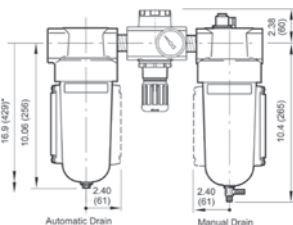

Metal Bowl and Sight Glass

Port Size	Flow (SCFM)	Automatic Drain Part #	Manual Drain Part #
1"	275	P8A-860A	P8A-860M

* Minimum clearance required to remove bowl.