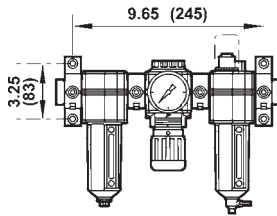

## Features:

- 5-150 PSI range
- 4 oz. reservoir
- inlet pressure:
  - transparent bowl: **150 PSI** and **125°F (52°C)**
  - metal bowl: **250 PSI** and **175°F (79°C)**
- supplied with a G230 gauge
- connected modularly
- Includes 2 clamps and wall mounting brackets # 4314-52, 2 clamps # 4314-51 and 2 NPT pipe adapters #4315-01.

## Transparent Bowl

Port Size	Flow (SCFM)	Automatic Drain Part #	Manual Drain Part #
1/4"	70	<b>E73-2A</b>	<b>E73-2M</b>
3/8"	70	<b>E73-3A</b>	<b>E73-3M</b>
1/2"	70	<b>E73-4A</b>	<b>E73-4M</b>

metal bowls

## Metal Bowl

Port Size	Flow (SCFM)	Automatic Drain Part #	Manual Drain Part #
3/8"	70	<b>E73-3A-MB</b>	<b>E73-3M-MB</b>
1/2"	70	<b>E73-4A-MB</b>	<b>E73-4M-MB</b>

## Features:

- pressure range 5-150 PSI
- 7 oz. reservoir
- inlet pressure:
  - transparent bowl: **150 PSI** and **125°F (52°C)**
  - metal bowl: **250 PSI** and **175°F (79°C)**
- models supplied with a GC230 gauge
- connected modularly
- Includes 2 clamps and wall mounting brackets # 4314-52, 2 clamps # 4314-51 and 2 NPT pipe adapters.